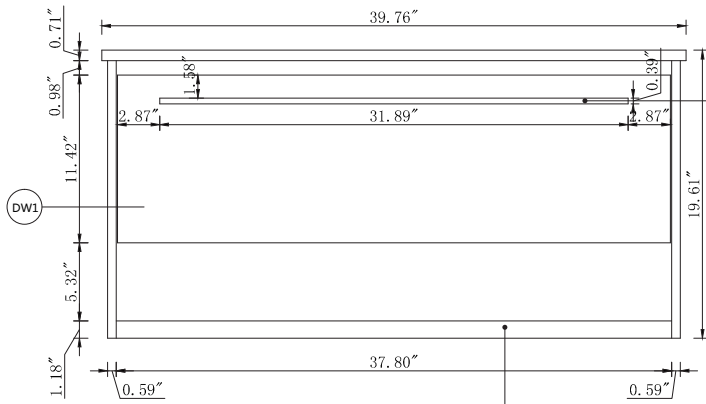

Top view

Back view

Side view

Front view

Drawer Interior Size

DWG. NO.:

MODEL NO.:

VF43540MBL

ALTERATIONS

1	
2	
3	
4	

FOR PROPOSAL ONLY ALL DIMENSIONS TO BE VERIFIED

SCALE:

DWG. BY:

CHECKED BY:

DATE:

PROJECT: