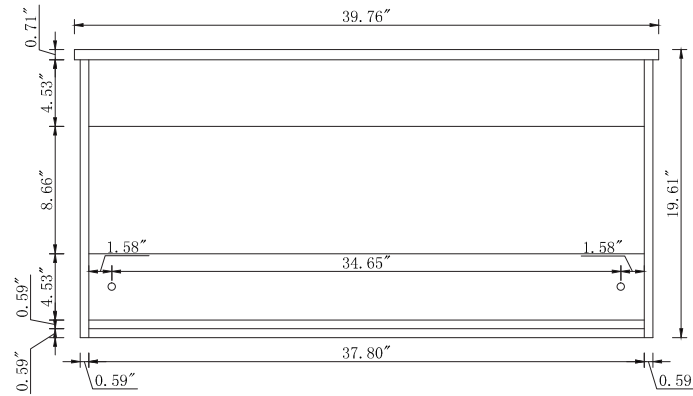

Top view

Back view

Side view

Front view

Drawer Interior Size

DWG. NO.:

MODEL NO.:

VF43540MBL

ALTERATIONS

1	
2	
3	
4	

FOR PROPOSAL ONLY ALL DIMENSIONS TO BE VERIFIED

SCALE:

DWG. BY:

CHECKED BY:

DATE:

PROJECT: