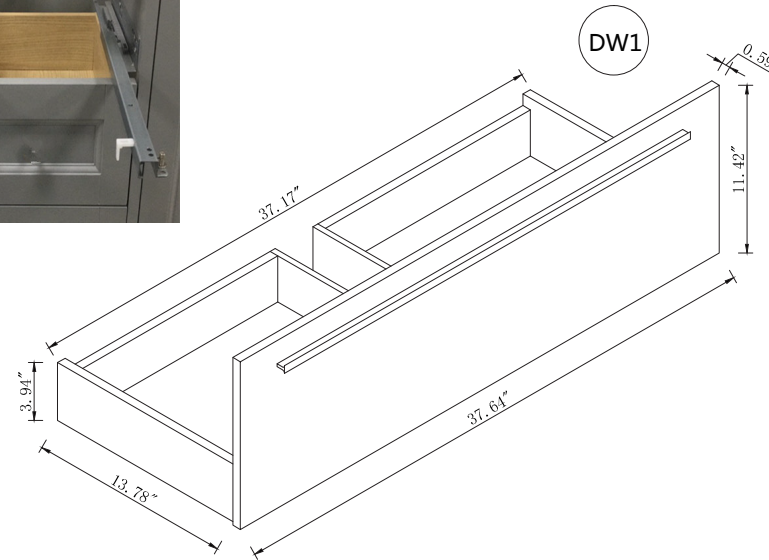

Top view

Back view

Side view

Front view

Drawer Interior Size

DWG. NO.:

MODEL NO.:

VF43540MBL

ALTERATIONS

1	
2	
3	
4	

FOR PROPOSAL ONLY ALL DIMENSIONS TO BE VERIFIED

SCALE:

DWG. BY:

CHECKED BY:

DATE:

PROJECT: