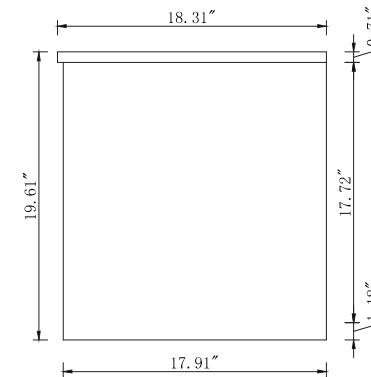

Top view

Back view

Side view

Front view

Drawer Interior Size

DWG. NO.:

MODEL NO.:

VF43540MBL

ALTERATIONS

1	
2	
3	
4	

FOR PROPOSAL ONLY ALL DIMENSIONS TO BE VERIFIED

SCALE:

DWG. BY:

CHECKED BY:

DATE:

PROJECT: